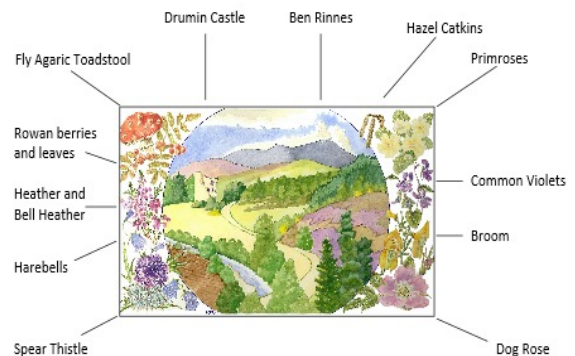

## Seasons of Glenlivet

Picture is from an original watercolour by Rosemary Bushell depicting the seasons of Glenlivet

Glenlivet & Inveravon Community News

[www.GlenlivetNews.org.uk](http://www.GlenlivetNews.org.uk)